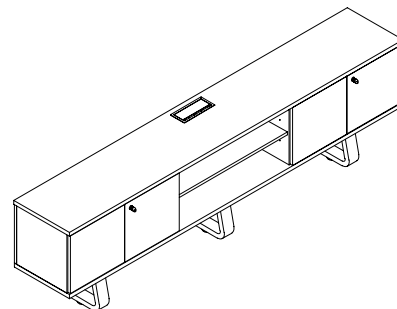

Armário Diretivo

FOAMGER240040 - 2400x400x680mm