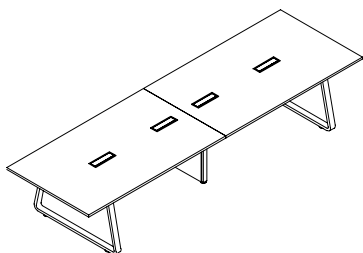

Mod. Pés Focus 4 CX. - 4000mm

FOMSREUXX400100 - 4000x1000x740mm
FOMSREUXX400120 - 4000x1200x740mm
FOMSREUXX400140 - 4000x1400x740mm
FOMSREUXX400160 - 4000x1600x740mm